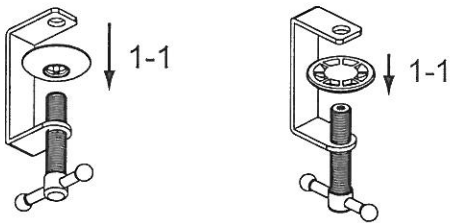

SWITCH :
ON/OFF switch illuminated with two red dots

SOCKET :
AC 240V/50HZ,5A 1200W

USB :
Connection of standard commercial four USB-appliances

Miniature Circuit Breaker

1