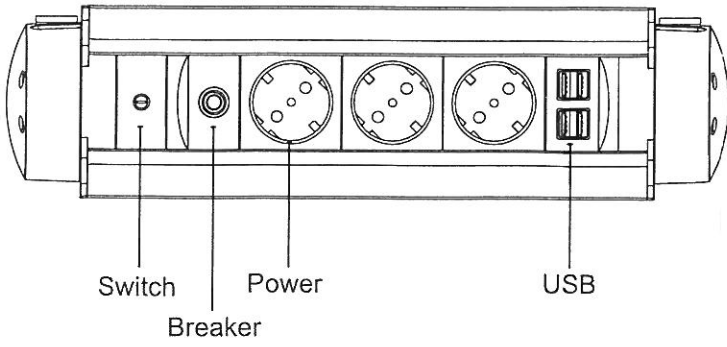

- Temperature: 0°C~35°C
- Rating: 240V~, 50Hz, 5A

SWITCH :  
ON/OFF switch illuminated with two red dots

SOCKET :  
AC 240V/50HZ,5A 1200W

USB :  
Connection of standard commercial four USB-appliances

Miniature Circuit Breaker