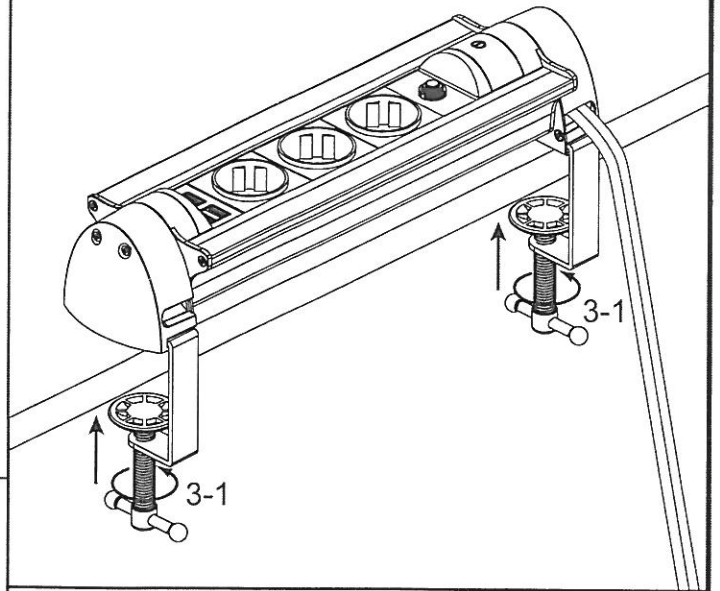

- Temperature: 0°C~35°C
- Rating: 240V~, 50Hz, 5A

SWITCH :
ON/OFF switch illuminated with two red dots

SOCKET :
AC 240V/50HZ,5A 1200W

USB :
Connection of standard commercial four USB-appliances

Miniature Circuit Breaker

1

2

3

4

5