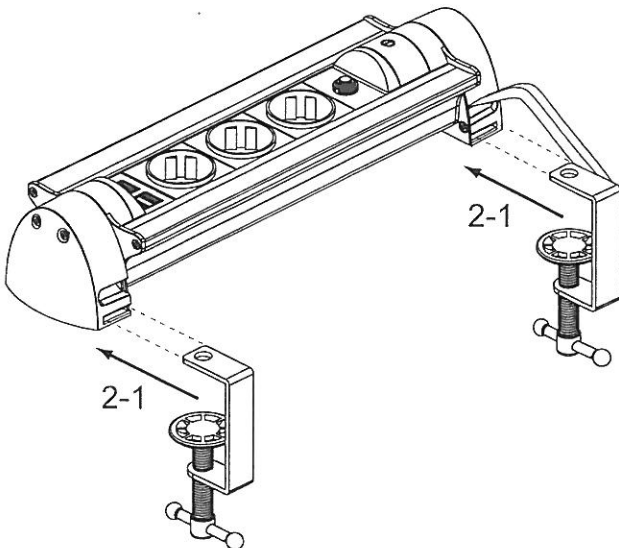

- Temperature: 0°C~35°C
- Rating: 240V~, 50Hz, 5A

SWITCH :
ON/OFF switch illuminated with two red dots

SOCKET :
AC 240V/50HZ,5A 1200W

USB :
Connection of standard commercial four USB-appliances

Miniature Circuit Breaker

1

2

3

4

5