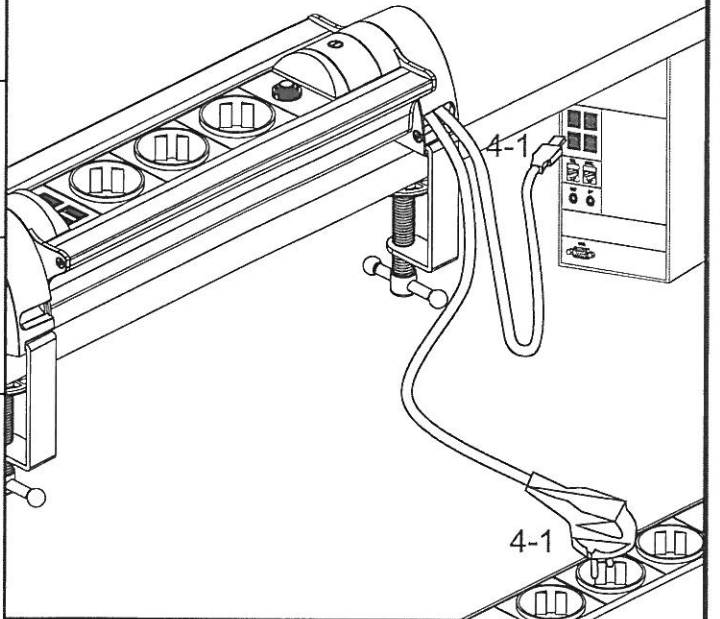

- Temperature: 0°C~35°C
- Rating: 240V~, 50Hz, 5A

SWITCH :
ON/OFF switch illuminated with two red dots

SOCKET :
AC 240V/50HZ,5A 1200W

USB :
Connection of standard commercial four USB-appliances

Miniature Circuit Breaker

1

2

3

4

5